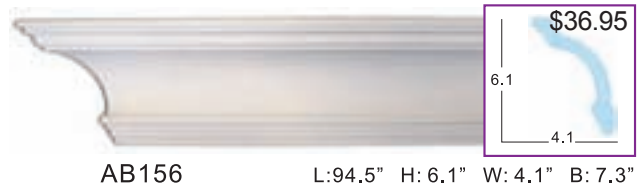

This corner series makes installation simple and adds more dimension to your room. The E3014 series is designed for mouldings that are less than 3.1" w x 3.8" h. The E3015 series is designed for mouldings that are less than 5.5" w x 6.9" h. The heights of the corners can be adjusted easily by cutting from the top of the corner.