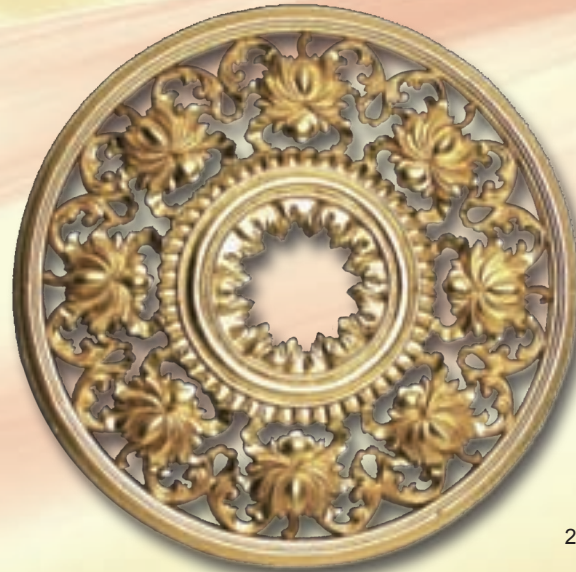

GF1004
\$34.95
7.7"h x 4.9"w x 1.8"d

GF1005
\$26.95
6.5"h x 4"w x 2"d

GF1003
\$16.95
5.1"h x 3.5"w x 1.4"d

GF1108
\$24.95
6.1"h x 4.9"w x 2.3"d

GF2049
\$23.75 pair
8.5"h x 5.7"w x .5"d ea.

GF2112
\$9.95
3.2"h x 7.9"w x .5"d

GF2110
\$62.50
24"h x 9"w x 1"d

GF5009
\$57.95
4.7"h x 22"w x .8"d

GF2143
\$17.95
3.4"h x 12"w x .8"d

GF2082
\$17.95
8"dia x .5"d

GF2084
\$19.95
8"dia x .5"d

GF2083
\$19.95
8"dia x .5"d

GF111
\$13.95
8"dia x 1"d

All items are finished with 18k Gold Foil

GF2023
\$86.25
16"h x 16"w x 1"d

GF2069
\$130.00
23.2"dia x 1"d

GF5003
\$155.00
15.4"h x 38.2"w x .8"d

GF2088
\$110.00
12.6"h x 22.2"w x 1"d

GF5007
\$145.00
11"h x 43"w x .6"d