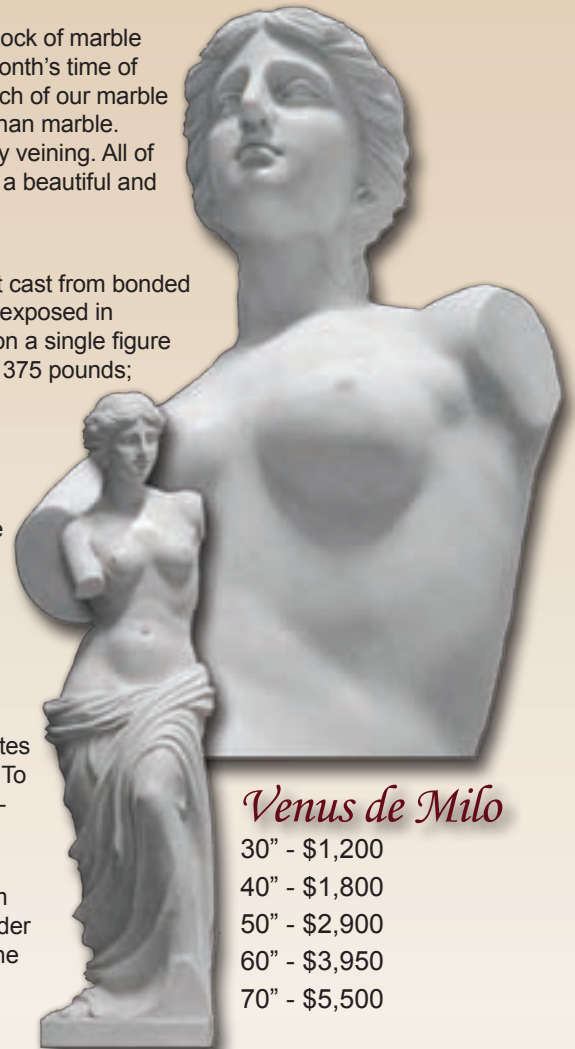

Custom Statues The statues shown in our catalog are just a few of the many statues we keep in stock on a regular basis, so visit www.WishIHadThat.com to view our entire collection. If you have a favorite statue that you would like for us to custom carve please give us a call and we will be happy to discuss the project with you. We can also customize any statue you see in the catalog, whether its changing sizes or making modifications to the pose we are happy to assist in creating the perfect statue for your home.

In Stock Statues The marble statues we have in stock ship out within a few days of your order. Our statues are delivered in well-built crates for protection; inside delivery and crate removal are not included with the delivery. To order, you can go online at www.WishIHadThat.com or give us a call at 1-800-419-1130.

Back Ordered Statues When statues are not in stock, you may pre-order them by giving us a call or ordering online. When you pre-order a statue, we charge you a 15% non-refundable deposit for reserving the statue. The balance would be due when the statue arrived to us and is ready to be shipped.