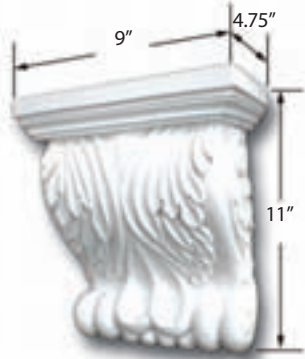

Corbels

C8001
11" x 9" x 4.75"
$33.95