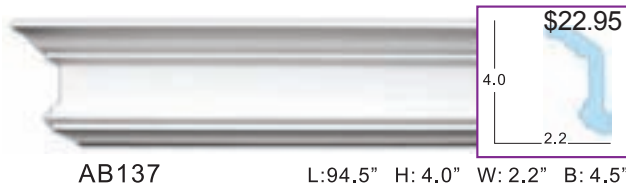

This corner series makes installation simple and adds more dimension to your room. The E3014 series is designed for mouldings that are less than 3.1" w x 3.8" h. The E3015 series is designed for mouldings that are less than 5.5" w x 6.9" h. The heights of the corners can be adjusted easily by cutting from the top of the corner.