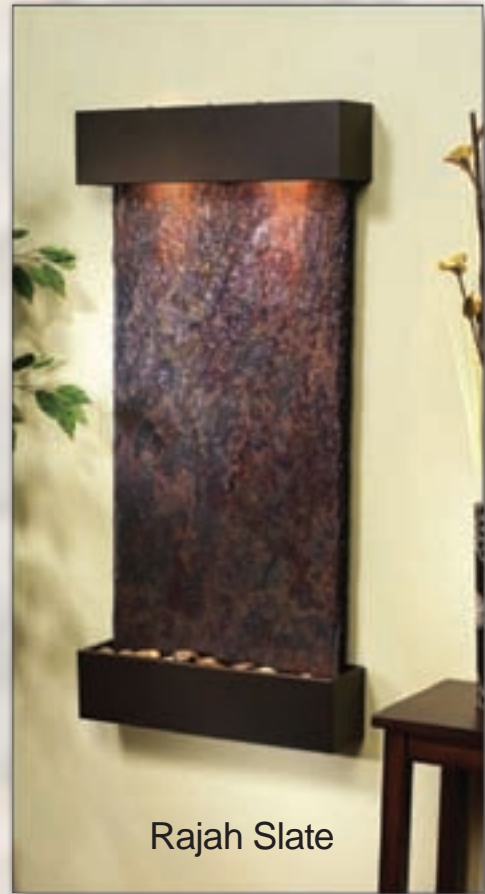

Rajah Slate