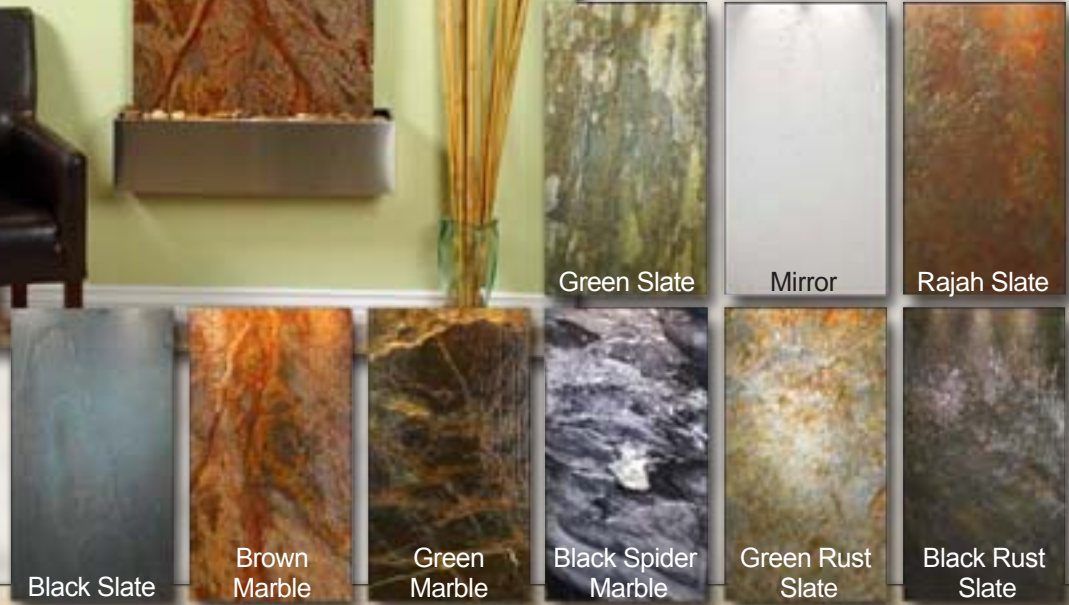

Wall Mounted Fountains

Inspiration Falls

Inspiration Falls
69" H x 30" W x 6" D

Feather Stone Option
\$1,599.00

Solid Slate or Mirror Option
\$1,799.00

Marble Option
\$1,999.00

Feather Stone Finishes

Slate, Mirror and Marble Finishes

Hood and Basin Options.

Sunrise Springs

Sunrise Spring
35" H x 52" W x 6" D

Feather Stone Option
\$1,799.00

Solid Slate or Mirror Option
\$1,999.00

Marble Option
\$2,199.00

Majestic River

Majestic River
69" H x 54" W x 6" D

Solid Slate Option
\$4,999.00

Marble Option
\$5,199.00

Mirror and Feather Stone finishes not available

Feather Stone Finishes

Black

Rajah

Green

Hood and Basin Options.