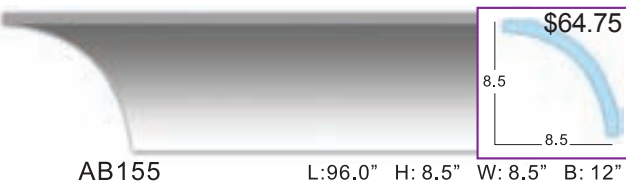

This corner series makes installation simple and adds more dimension to your room. The E3014 series is designed for mouldings that are less than 3.1" w x 3.8" h. The E3015 series is designed for mouldings that are less than 5.5" w x 6.9" h. The heights of the corners can be adjusted easily by cutting from the top of the corner.