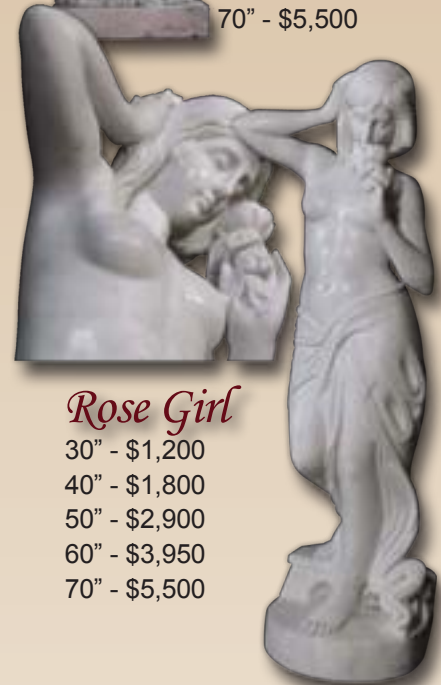

Rose Girl

30" - $1,200
40" - $1,800
50" - $2,900
60" - $3,950
70" - $5,500