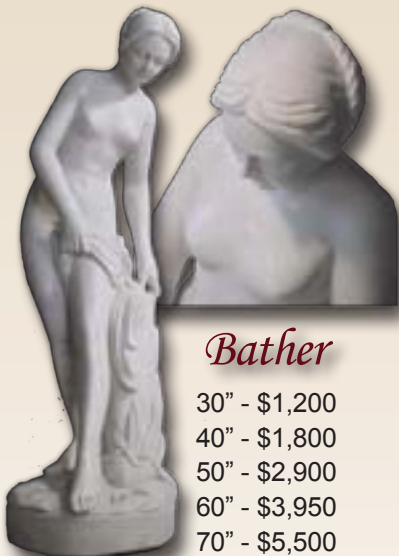

Bather

30" - $1,200
40" - $1,800
50" - $2,900
60" - $3,950
70" - $5,500